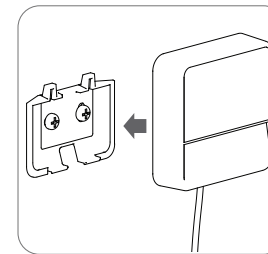

©2024 LiviSense All Rights Reserved. All trademarks and service marks referred herein are property of their respective owners.

Mount the MHub Essential in a central location. For best coverage, we recommend mounting the MHub 160 cm from the floor.