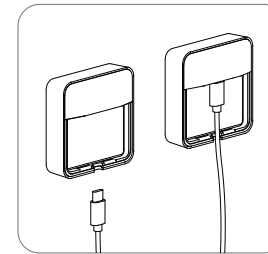

©2024 LiviSense All Rights Reserved. All trademarks and service marks referred herein are property of their respective owners.

Mount the MHub Essential in a central location. For best coverage, we recommend mounting the MHub 160 cm from the floor.