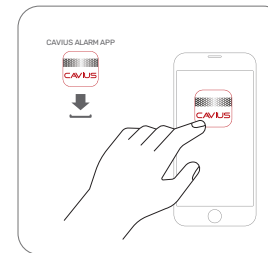

©2024 LiviSense All Rights Reserved. All trademarks and service marks referred herein are property of their respective owners.

Mount the MHub Essential in a central location. For best coverage, we recommend mounting the MHub 160 cm from the floor.