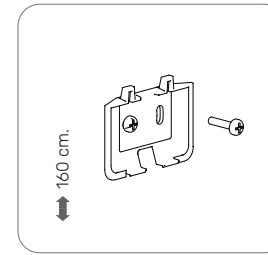

Mount the MHub Essential in a central location. For best coverage, we recommend mounting the MHub 160 cm from the floor.

Ensure you have a nearby power outlet.

Ensure a distance of at least 50 cm to other electronic devices.

Use either the double sided tape or screws and plugs (5 mm drill, 25-30 mm deep) to secure the wall bracket.

Connect the USB-C cable to the backside of the MHub Essential.

Power up the MHub Essential by connecting the other end of the USB cable to the power supply and plug the powersupply into the power outlet.

Download and install the Cavius Alarm App from App Store or Google Play on your smartphone and/or tablet.

Start the Cavius Alarm App and follow the instructions in the App.

"Click" the MHub Essential in place into the bracket with the USB cable facing down.

If you need to remove the MHub from the bracket, you can use a flathead screwdriver between the USB cable and the wall bracket to gently lift up and unlock it from the bracket.

309.4